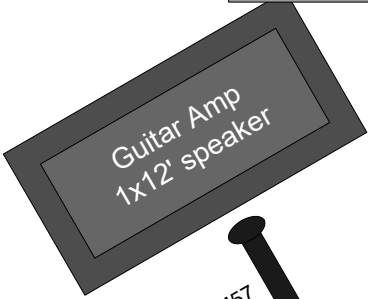

Monitor Wedge

OR

Shure SM57
or Better

Big Dan
Guitar and Vocals

Toshi
Guitar and Vocals

Don
Bass and Vocals

Monitor Wedge

Monitor Wedge

Monitor Wedge